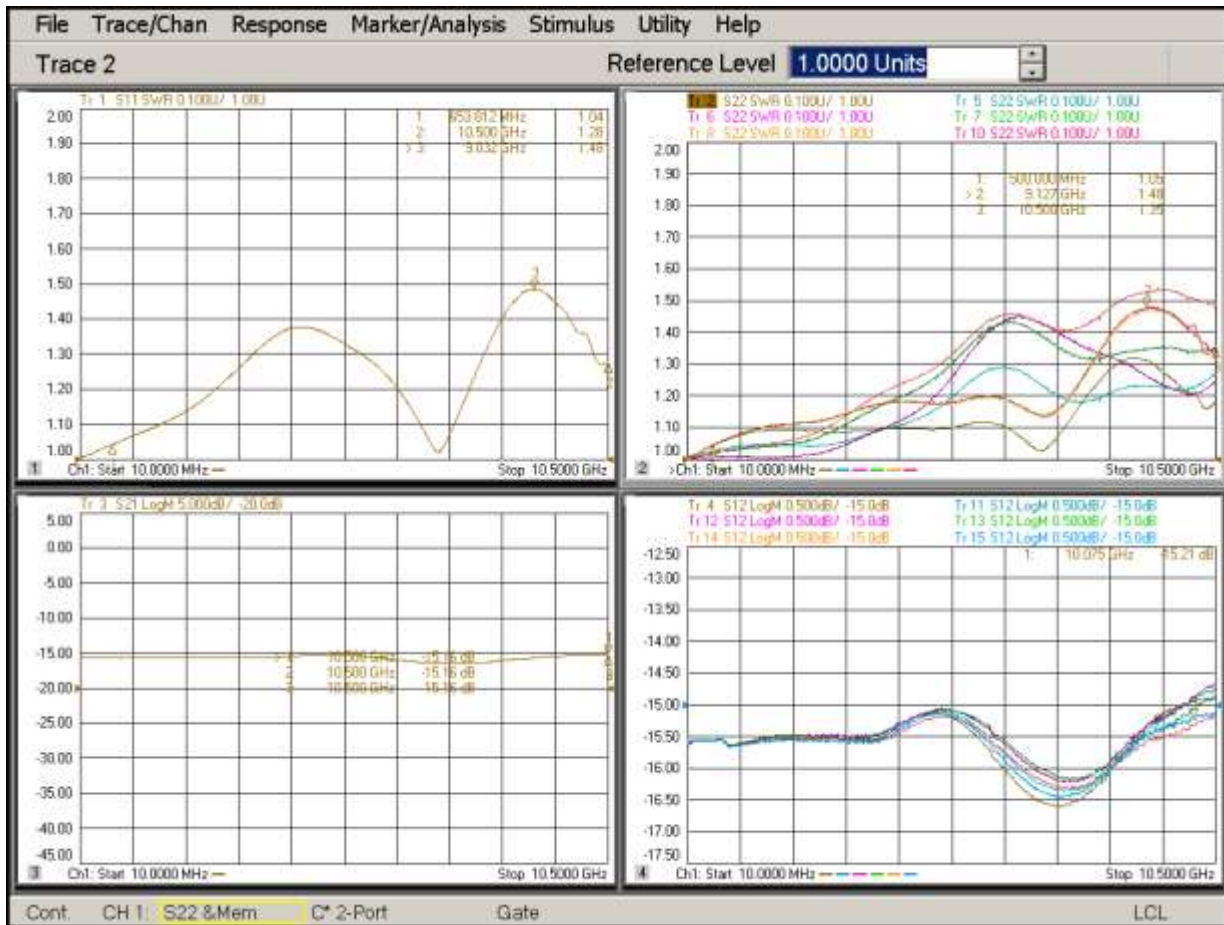

成都利德尔科技有限公司 ChengDu Leader Microwave Technology Co.,Ltd

电话: 028-65199117 传真: 028-65199116

<http://www.leadermicrowave.com> sales@leader-mw.com

TEL: +86-28-65199117 FAX: +86-28-65199116

Add: 中国 成都市成华区华翰路 89 号 610000

No.89,Huahan Road, chenghua Zone Chengdu, Sichuan China Zip Code:610000