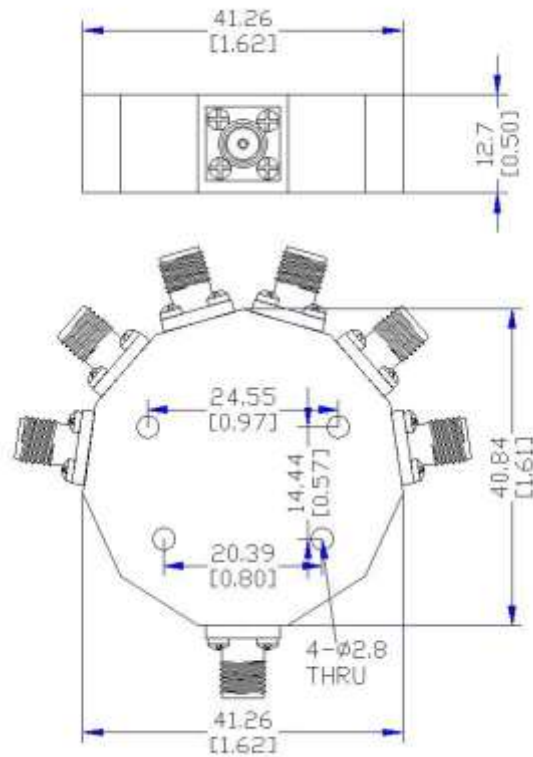

Product: Resistance power divider

Part Number: LPD-DC/10-6S

Specification					
No.	Parameter	Minimum	Typical	Maximum	Units
1	Frequency range	DC	-	10	GHz
2	Insertion Loss	-	-	16±2.5	dB
3	Phase Balance:	-	-	±6	dB
4	Amplitude Balance	-	-	±0.6	dB
5	VSWR	-	-	1.5	-
6	Power			1	W cw
7	Operating Temperature Range	-40	-	+85	°C
8	Impedance	-	50	-	Ω
9	Connector	SMA-F			
10	Preferred finish	Yellow conductive oxidation/Green/Blue/Sliver			

Remarks:

1. Include Theoretical loss 16db 2.Power rating is for load vswr better than 1.20:1

Environmental Specifications	
Operational Temperature	-40°C~+85°C
Storage Temperature	-50°C~+105°C
Altitude	30,000 ft. (Epoxy Sealed Controlled environment)
	60,000 ft. 1.0psi min (Hermetically Sealed Un-controlled environment) (Optional)
Vibration	25gRMS (15 degrees 2KHz) endurance, 1 hour per axis
Humidity	100% RH at 35°C, 95%RH at 40°C
Shock	20G for 11msec half sine wave,3 axis both directions
Mechanical Specifications	
Housing	Aluminum
Connector	ternary alloy three-part alloy
Female Contact:	gold plated beryllium bronze
Rohs	compliant
Weight	0.25kg

Outline Drawing:

All Dimensions in mm

成都利德尔科技有限公司 ChengDu Leader Microwave Technology Co.,Ltd

电话: 028-65199117 传真: 028-65199116

<http://www.leadermicrowave.com> sales@leader-mw.com

TEL: +86-28-65199117 FAX: +86-28-65199116

Add: 中国 成都市成华区华翰路 89 号 610000

No.89,Huahan Road, chenghua Zone Chengdu, Sichuan China Zip Code:610000

Outline Tolerances $\pm 0.5(0.02)$

Mounting Holes Tolerances $\pm 0.2(0.008)$

All Connectors: SMA-Female